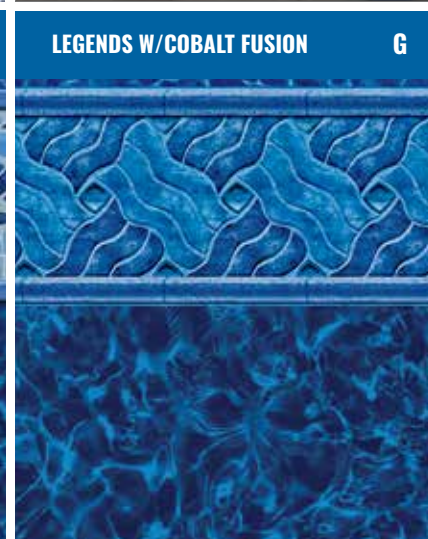

DIAMOND
Full Pattern Series

<p>FEATURED LINER: SEA FLOOR</p> 	<p>TERRAZZO CARIBBEAN G</p> 	<p>FEATURED LINER: SUNLIGHT HD</p> 	<p>ROYAL PRISM G</p> 	<p>COBALT FUSION G</p> 	<p>MYSTIC LIGHT BLUE G</p> 	<p>FEATURED LINER: MOSAIC DARK GREY</p> 	<p>MAYAN MOSAIC G</p> 	<p>FEATURED LINER: MOSAIC LIGHT BLUE</p> 	<p>INDIGO MOSAIC F</p> 
<p>SEA FLOOR F</p> 	<p>FEATURED LINER: SEAGLASS</p> 	<p>SEAGLASS G</p> 	<p>FEATURED LINER: CARIBBEAN GREY</p> 	<p>ROYAL AMBER G</p> 	<p>CRYSTAL QUARTZ G</p> 	<p>WHITE PACIFIC G</p> 	<p>BLUE TIDE FLOOR F</p> 	<p>BLUE TWILIGHT F</p> 	<p>POLYNESIAN G</p> 
<p>SANDSTONE TAN G</p> 	<p>STARDUST BLUE G</p> 	<p>BLUE GRANITE G</p> 	<p>CARIBBEAN GREY G</p> 	<p>GRAPHITE F</p> 	<p>GREY CRYSTAL G</p> 	<p>FEATURED LINER: CRYSTAL QUARTZ</p> 	<p>STARDUST GREY G</p> 	<p>GREY SEABROOK F</p> 	<p>TERRAZZO ICE G</p> 

DIAMOND Border Series

DIAMOND Border Series

The Sapphire Collection allows you to customize the look of your swimming pool. Choose one of nine Sapphire Patterns for your vinyl steps or special features and coordinate it with one of the Natural Stone finishes for the floor and walls. Create a look that is entirely your own!