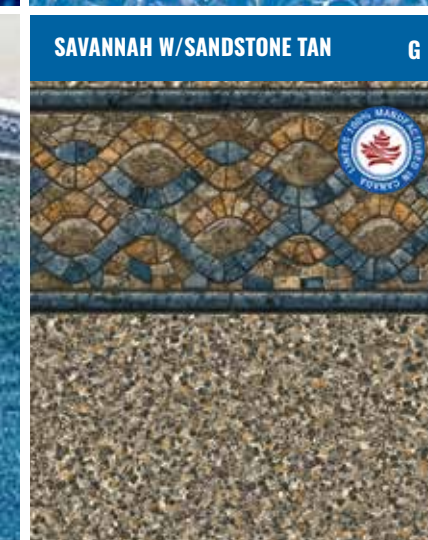

DIAMOND
Full Pattern Series

<p>FEATURED LINER: SEA FLOOR</p> 	<p>TERRAZZO CARIBBEAN G</p> 	<p>FEATURED LINER: SUNLIGHT HD</p> 	<p>ROYAL PRISM G</p> 	<p>COBALT FUSION G</p> 	<p>MYSTIC LIGHT BLUE G</p> 	<p>FEATURED LINER: MOSAIC DARK GREY</p> 	<p>MAYAN MOSAIC G</p> 	<p>FEATURED LINER: MOSAIC LIGHT BLUE</p> 	<p>INDIGO MOSAIC F</p> 
<p>SEA FLOOR F</p> 	<p>FEATURED LINER: SEAGLASS</p> 	<p>SEAGLASS G</p> 	<p>FEATURED LINER: CARIBBEAN GREY</p> 	<p>ROYAL AMBER G</p> 	<p>CRYSTAL QUARTZ G</p> 	<p>WHITE PACIFIC G</p> 	<p>BLUE TIDE FLOOR F</p> 	<p>BLUE TWILIGHT F</p> 	<p>POLYNESIAN G</p> 
<p>SANDSTONE TAN G</p> 	<p>STARDUST BLUE G</p> 	<p>BLUE GRANITE G</p> 	<p>CARIBBEAN GREY G</p> 	<p>GRAPHITE F</p> 	<p>GREY CRYSTAL G</p> 	<p>FEATURED LINER: CRYSTAL QUARTZ</p> 	<p>STARDUST GREY G</p> 	<p>GREY SEABROOK F</p> 	<p>TERRAZZO ICE G</p> 

DIAMOND Border Series

DIAMOND Border Series

The Sapphire Collection allows you to customize the look of your swimming pool. Choose one of nine Sapphire Patterns for your vinyl steps or special features and coordinate it with one of the Natural Stone finishes for the floor and walls. Create a look that is entirely your own!