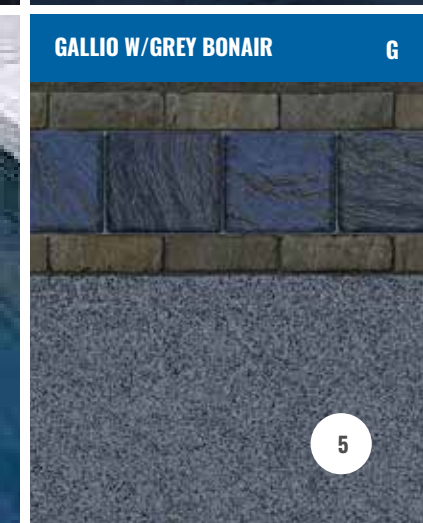

CHATHAM W/BLUE PEBBLE

G

RIVERSIDE W/STONE BROOK

G

ST. GEORGE W/GREY OPAL

G

FEATURED LINER:
GALLIO W/GREY BONAIRE

GALLIO W/GREY BONAIRE