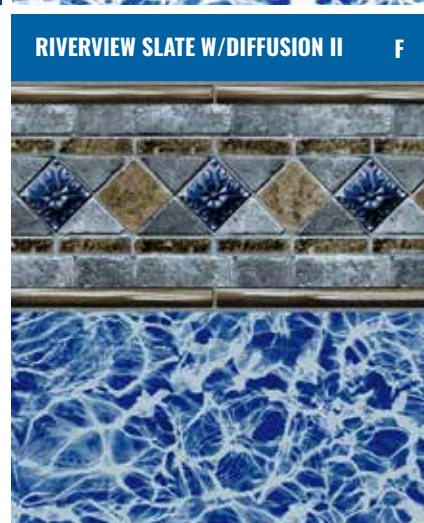

PLATINUM Border Series

LOOK FOR OUR MAPLE LEAF SERIES
ICON FOR PROUDLY CANADIAN-MADE
MATERIALS

LOOK FOR OUR SURE STEP ICON FOR
PATTERNS AVAILABLE WITH GRIP COATING
FOR VINYL OVER STEEL STEPS

F

FEATURED LINER:
AUGUSTA W/AUGUSTA

F

F

F

FEATURED LINER:
PEDRE FE W/DEL CARIBE

PLATINUM Border Series

FEATURED LINER:
BAYVIEW W/DIFFUSION

G

FEATURED LINER:
SANTA BARBARA W/GUNITE LIGHT BLUE

G

G

G

FEATURED LINER:
MONTERREY W/COBBLESTONE

G

FEATURED LINER:
MODESTO W/MYSTIC LIGHT BLUE

G

F

F

G

G

L

FEATURED LINER:
MARBLE INLAY W/CRYSTAL

G

FEATURED LINER:
GALLIO W/GREY BONAIRE

4

FEATURED LINER:
SIESTA WAVE W/DIFFUSION

F

F

FEATURED LINER:
MADISON W/BLUE CRYSTAL

G

G

G

FEATURED LINER:
GALLIO W/GREY BONAIRE

G

5