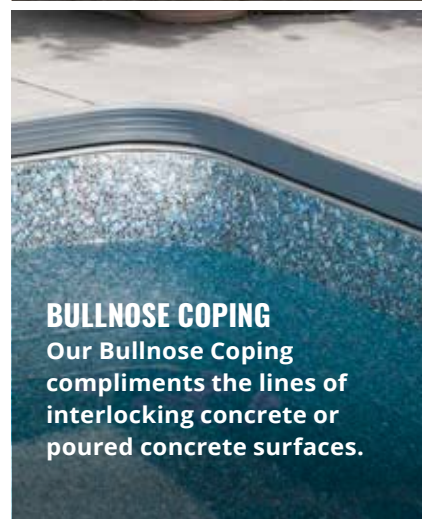

CANTILEVER COPING
The concrete deck is poured on top of the flat Aluminum track coping and over the swimming pool edge.

BULLNOSE COPING
Our Bullnose Coping compliments the lines of interlocking concrete or poured concrete surfaces.