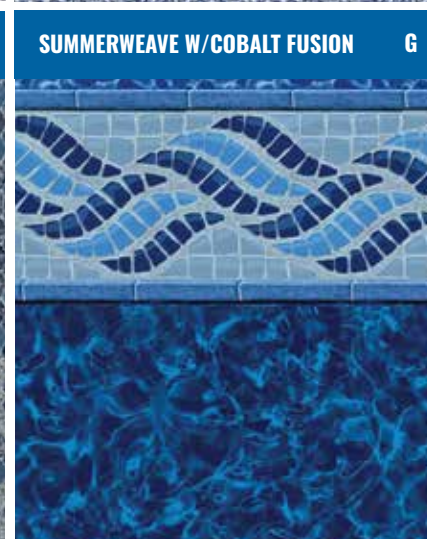

DIAMOND Border Series

DIAMOND Border Series

The Sapphire Collection allows you to customize the look of your swimming pool. Choose one of nine Sapphire Patterns for your vinyl steps or special features and coordinate it with one of the Natural Stone finishes for the floor and walls. Create a look that is entirely your own!