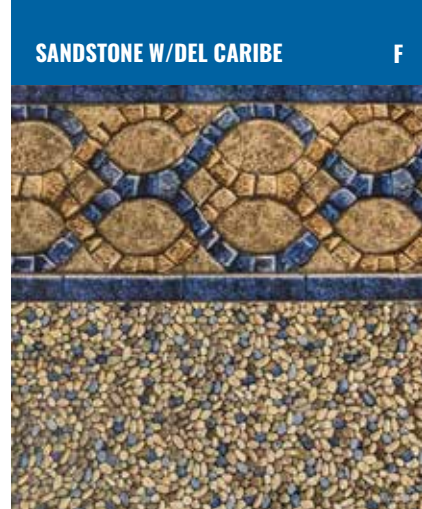

PEDRE FE W/DEL CARIBE

SANTA BARBARA W/GUNITE LIGHT BLUE

SANDSTONE W/DEL CARIBE

F