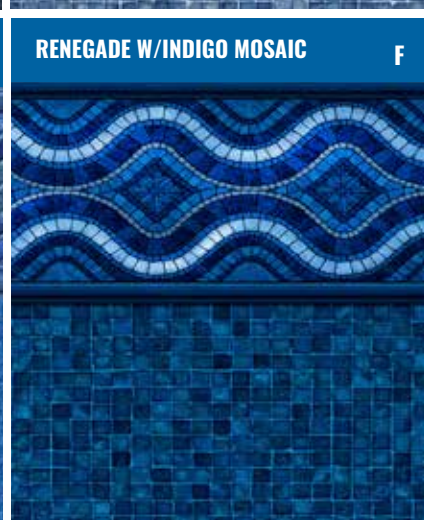

DIAMOND Border Series

DIAMOND Border Series

The Sapphire Collection allows you to customize the look of your swimming pool. Choose one of nine Sapphire Patterns for your vinyl steps or special features and coordinate it with one of the Natural Stone finishes for the floor and walls. Create a look that is entirely your own!