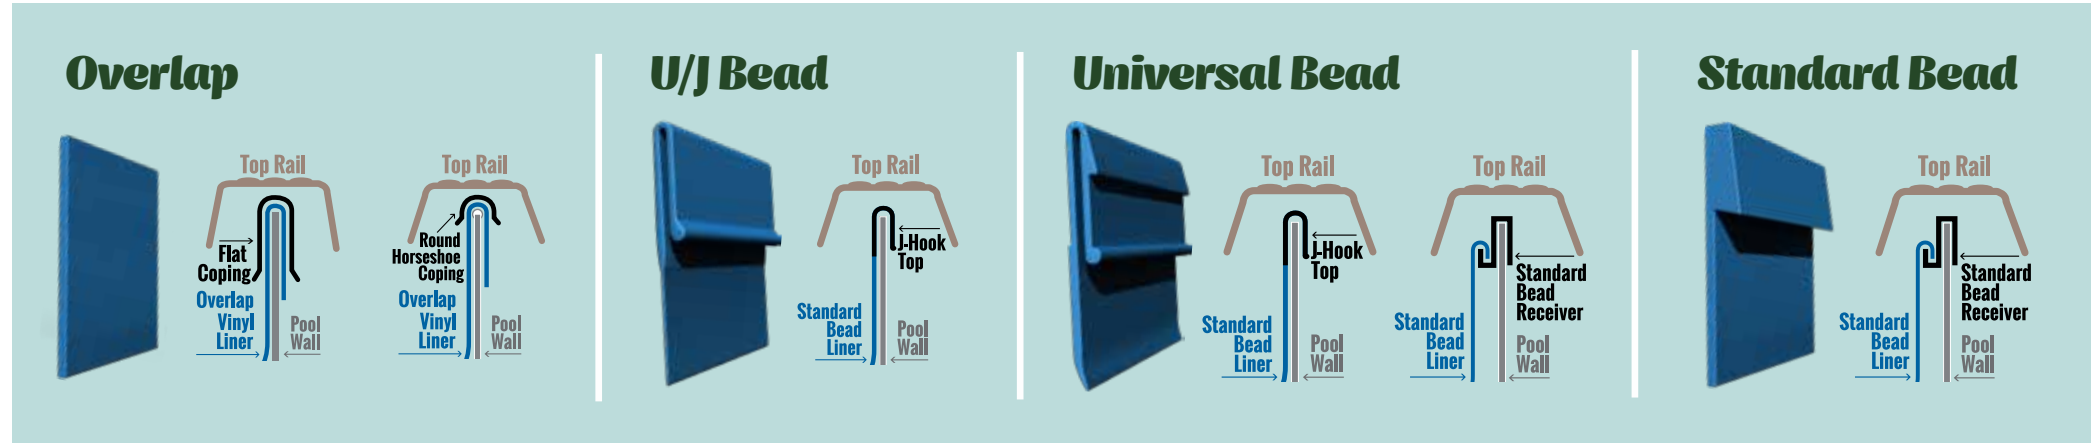

INGROUND COPING INSTALLATION OPTIONS

- PRISTINE 3" COPING STRIP**
- SNAP CAP 4" COPING STRIP**
- PROTECTION 2" COPING STRIP**
- PERFORMANCE 10' STAIR STRIP KIT**
(Grey Or White)
- LINER LOCK TEEBEAD**
- KAFKO WINTER SNAP LOCK**
- KAFKO SNAP LOCK**

ABOVE GROUND Stock Series

ABOVE GROUND Custom Series

ABOVE GROUND LINER & COPING INSTALLATION OPTIONS

PROTECT YOUR POOL

With A Safety Cover Or Lock-In Cover

KEEP YOUR FAMILY, FRIENDS & PETS SAFE THIS WINTER WITH A SAFETY COVER