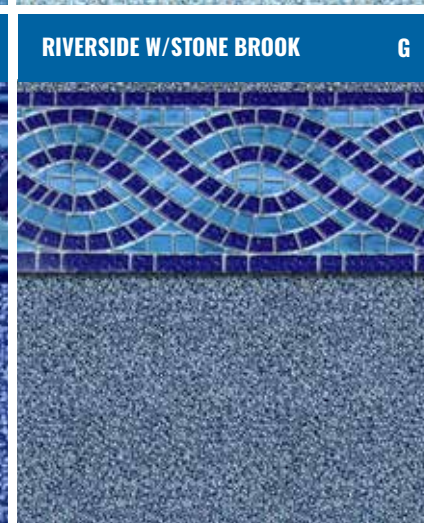

PLATINUM Border Series

LOOK FOR OUR MAPLE LEAF SERIES
ICON FOR PROUDLY CANADIAN-MADE
MATERIALS

LOOK FOR OUR SURE STEP ICON FOR
PATTERNS AVAILABLE WITH GRIP COATING
FOR VINYL OVER STEEL STEPS

F

FEATURED LINER:
AUGUSTA W/AUGUSTA

F

F

F

FEATURED LINER:
PEDRE FE W/DEL CARIBE

PLATINUM Border Series

FEATURED LINER:
BAYVIEW W/DIFFUSION

G

FEATURED LINER:
SANTA BARBARA W/GUNITE LIGHT BLUE

G

G

G

FEATURED LINER:
MONTERREY W/COBBLESTONE

G

FEATURED LINER:
MODESTO W/MYSTIC LIGHT BLUE

G

F

F

G

G

L

FEATURED LINER:
MARBLE INLAY W/CRYSTAL

G

FEATURED LINER:
GALLIO W/GREY BONAIRE

4

FEATURED LINER:
SIESTA WAVE W/DIFFUSION

F

F

FEATURED LINER:
MADISON W/BLUE CRYSTAL

G

G

G

FEATURED LINER:
GALLIO W/GREY BONAIRE

G

5