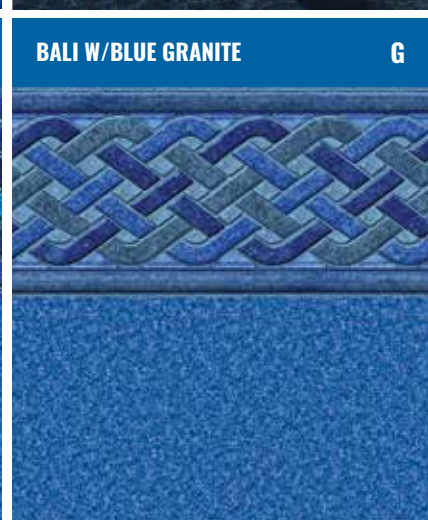

DIAMOND Border Series

DIAMOND Border Series