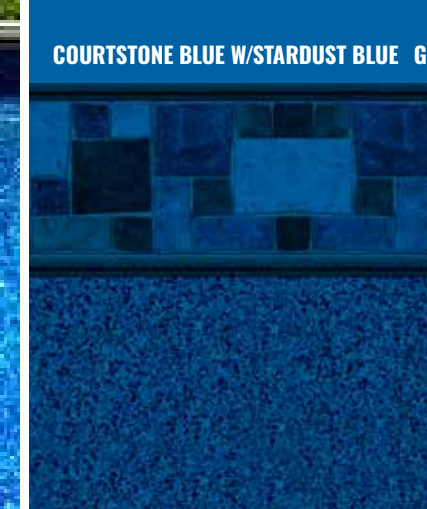

DIAMOND Border Series

DIAMOND Border Series

The Sapphire Collection allows you to customize the look of your swimming pool. Choose one of nine Sapphire Patterns for your vinyl steps or special features and coordinate it with one of the Natural Stone finishes for the floor and walls. Create a look that is entirely your own!