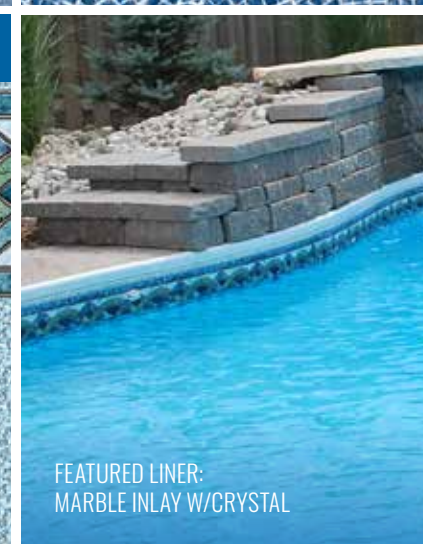

ST. GEORGE W/GREY OPAL

FEATURED LINER:
MARBLE INLAY W/CRYSTAL