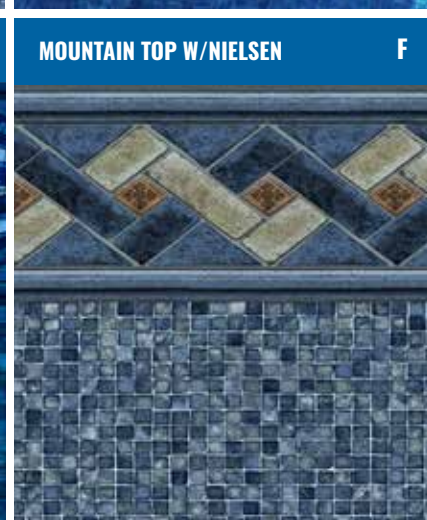

DIAMOND Border Series

DIAMOND Border Series

The Sapphire Collection allows you to customize the look of your swimming pool. Choose one of nine Sapphire Patterns for your vinyl steps or special features and coordinate it with one of the Natural Stone finishes for the floor and walls. Create a look that is entirely your own!