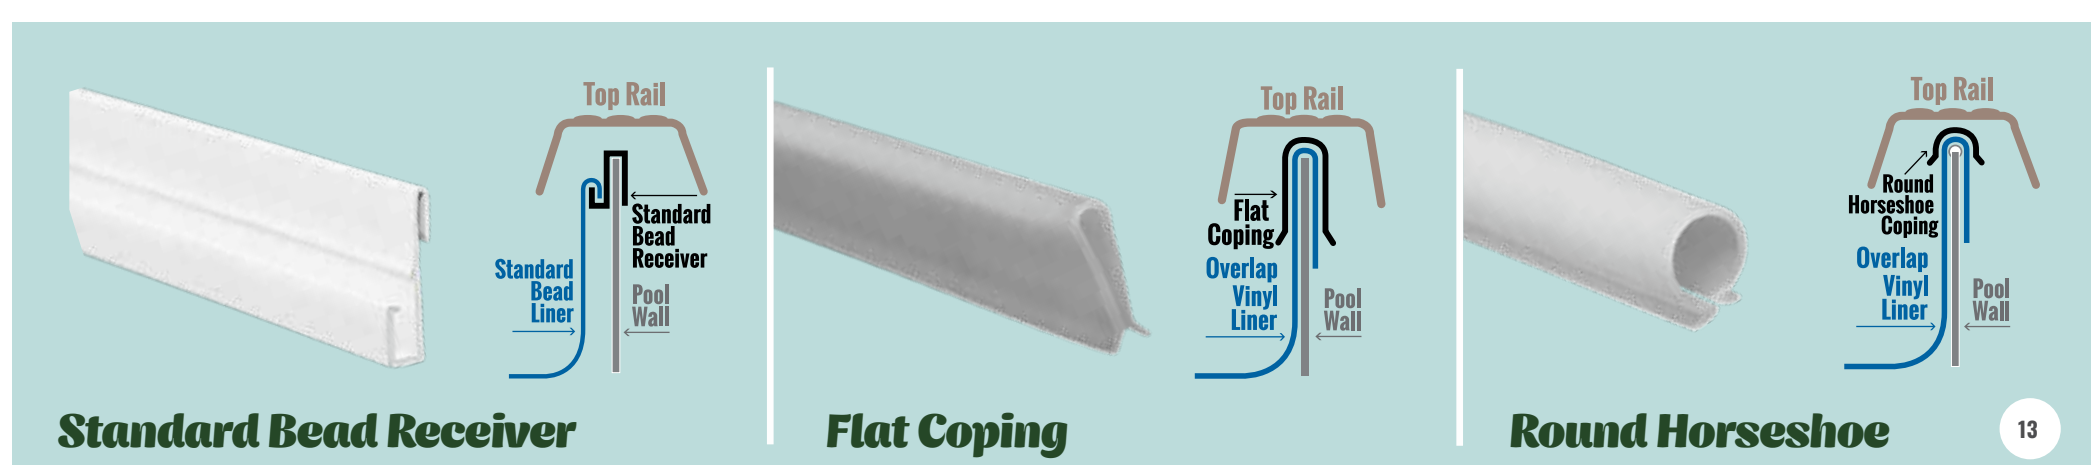

ABOVE GROUND LINER & COPING INSTALLATION OPTIONS