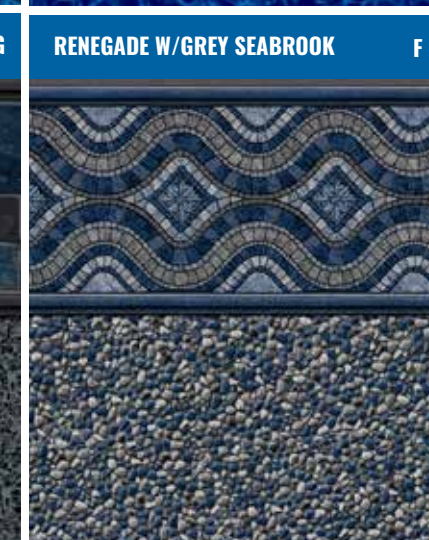

DIAMOND Border Series

DIAMOND Border Series