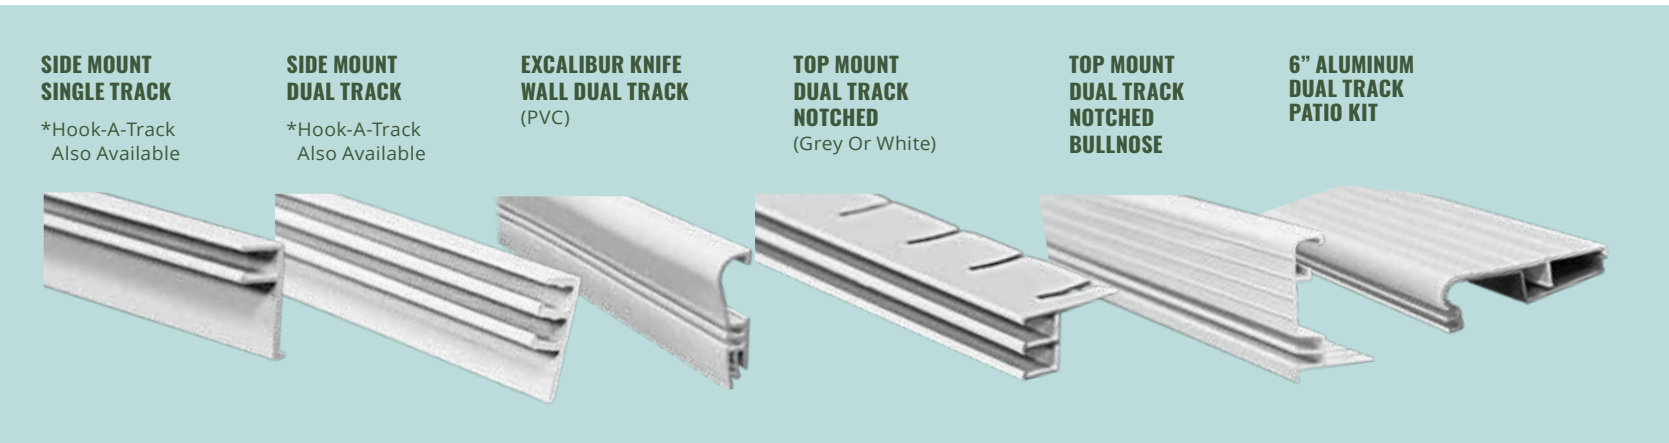

DIAMOND Border Series

DIAMOND Border Series

The Sapphire Collection allows you to customize the look of your swimming pool. Choose one of nine Sapphire Patterns for your vinyl steps or special features and coordinate it with one of the Natural Stone finishes for the floor and walls. Create a look that is entirely your own!

FEATURED LINER: PEARLSTONE

FEATURED LINER: DISCO PEARL

PAIR A NATURAL STONE LINER WITH A SHIMMERSTONE PATTERN FOR A CUSTOM LOOK!

CANTILEVER COPING
The concrete deck is poured on top of the flat Aluminum track coping and over the swimming pool edge.

BULLNOSE COPING
Our Bullnose Coping compliments the lines of interlocking concrete or poured concrete surfaces.

- SIDE MOUNT SINGLE TRACK**
*Hook-A-Track Also Available
- SIDE MOUNT DUAL TRACK**
*Hook-A-Track Also Available
- EXCALIBUR KNIFE WALL DUAL TRACK (PVC)**
- TOP MOUNT DUAL TRACK NOTCHED**
(Grey Or White)
- TOP MOUNT DUAL TRACK NOTCHED BULLNOSE**
- 6" ALUMINUM DUAL TRACK PATIO KIT**