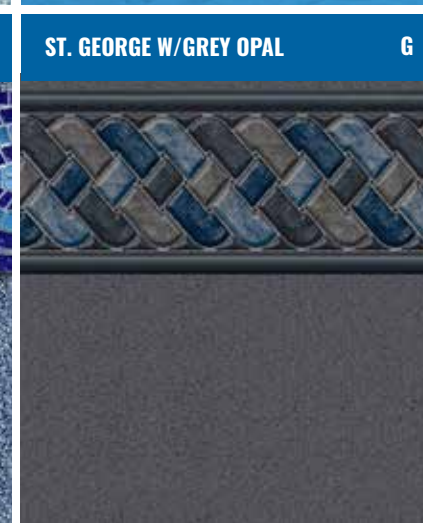

PLATINUM Border Series

LOOK FOR OUR MAPLE LEAF SERIES
ICON FOR PROUDLY CANADIAN-MADE
MATERIALS

LOOK FOR OUR SURE STEP ICON FOR
PATTERNS AVAILABLE WITH GRIP COATING
FOR VINYL OVER STEEL STEPS

F

FEATURED LINER:
AUGUSTA W/AUGUSTA

F

F

F

FEATURED LINER:
PEDRE FE W/DEL CARIBE

PLATINUM Border Series

FEATURED LINER:
BAYVIEW W/DIFFUSION

G

FEATURED LINER:
SANTA BARBARA W/GUNITE LIGHT BLUE

G

G

G

FEATURED LINER:
MONTERREY W/COBBLESTONE

G

FEATURED LINER:
MODESTO W/MYSTIC LIGHT BLUE

G

F

F

G

G

L

FEATURED LINER:
MARBLE INLAY W/CRYSTAL

G

FEATURED LINER:
GALLIO W/GREY BONAIRE

4

FEATURED LINER:
SIESTA WAVE W/DIFFUSION

F

F

FEATURED LINER:
MADISON W/BLUE CRYSTAL

G

G

G

FEATURED LINER:
GALLIO W/GREY BONAIRE

G

5