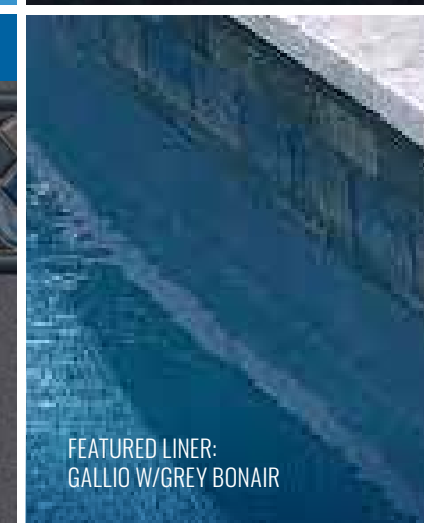

CHATHAM W/BLUE PEBBLE

G

RIVERSIDE W/STONE BROOK

G

ST. GEORGE W/GREY OPAL

G

FEATURED LINER:
GALLIO W/GREY BONAIRE

GALLIO W/GREY BONAIRE