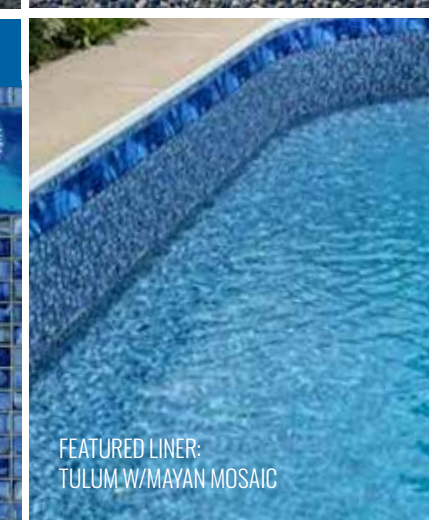

DIAMOND Border Series

DIAMOND Border Series

The Sapphire Collection allows you to customize the look of your swimming pool. Choose one of nine Sapphire Patterns for your vinyl steps or special features and coordinate it with one of the Natural Stone finishes for the floor and walls. Create a look that is entirely your own!