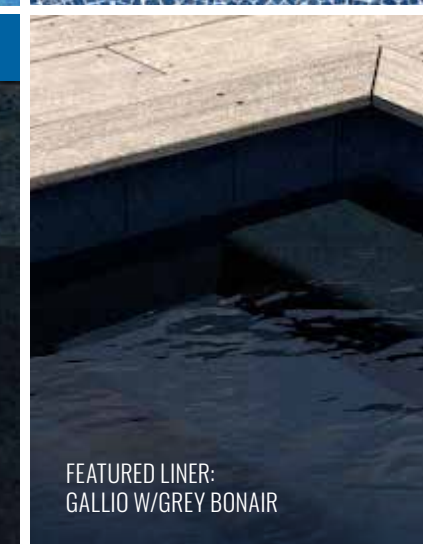

FEATURED LINER:
GALLIO W/GREY BONAIRE

4

FEATURED LINER:
SIESTA WAVE W/DIFFUSION

RIVERVIEW SLATE W/DIFFUSION II

F

KINGSFORD W/DIFFUSION II

F

FEATURED LINER:
MADISON W/BLUE CRYSTAL