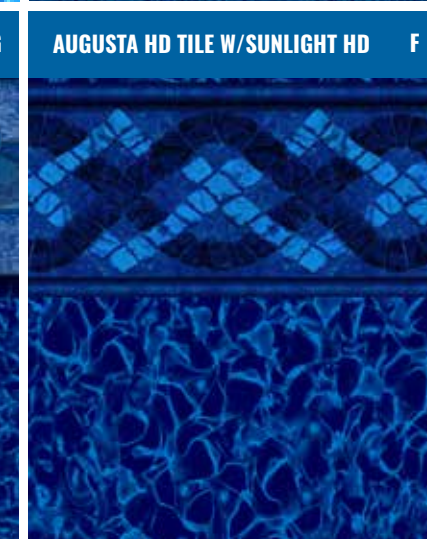

DIAMOND Border Series

DIAMOND Border Series