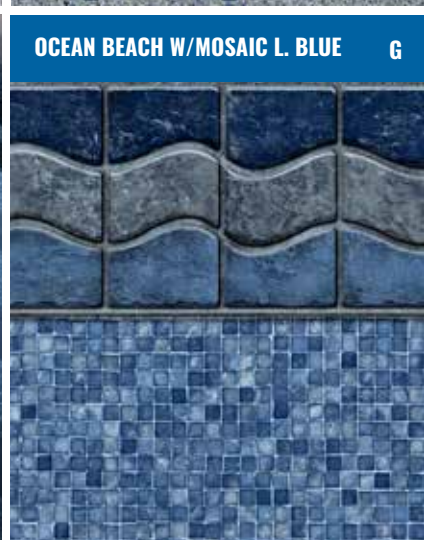

DIAMOND Border Series

DIAMOND Border Series