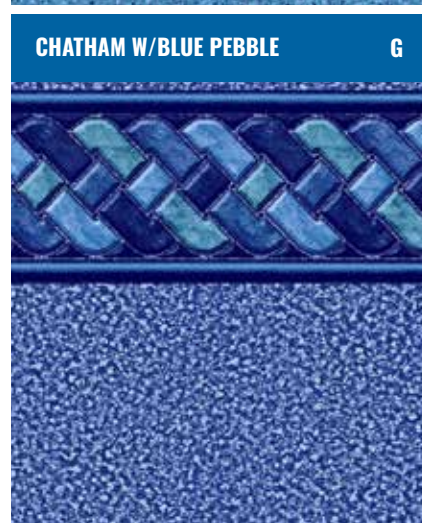

FEATURED LINER:
GALLIO W/GREY BONAIRE

4

FEATURED LINER:
SIESTA WAVE W/DIFFUSION

RIVERVIEW SLATE W/DIFFUSION II

F

KINGSFORD W/DIFFUSION II

F

FEATURED LINER:
MADISON W/BLUE CRYSTAL