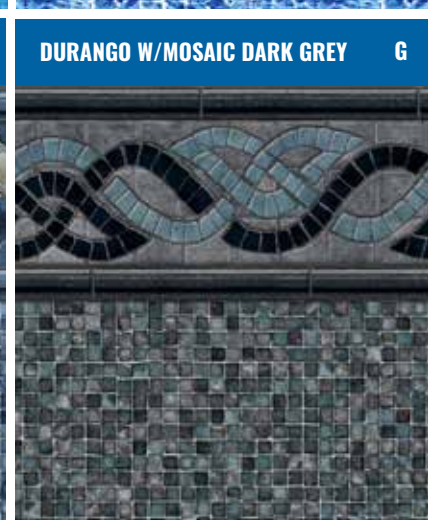

DIAMOND Border Series

DIAMOND Border Series