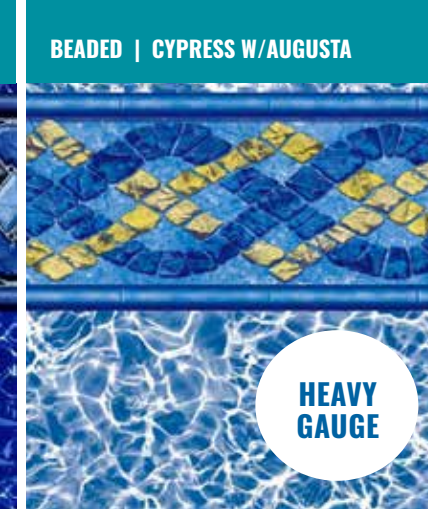

ABOVE GROUND Stock Series

ABOVE GROUND Custom Series