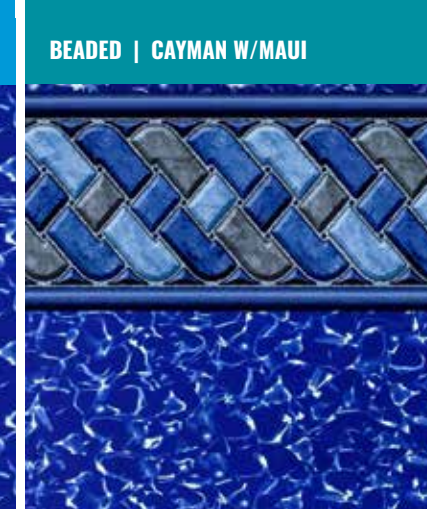

ABOVE GROUND Stock Series

ABOVE GROUND Custom Series