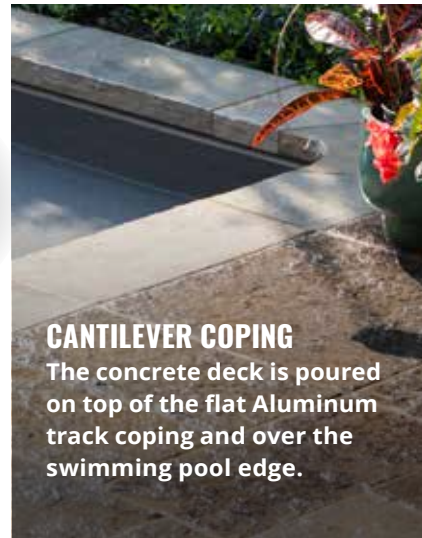

PAIR A NATURAL STONE LINER WITH A SHIMMERSTONE PATTERN FOR A CUSTOM LOOK!