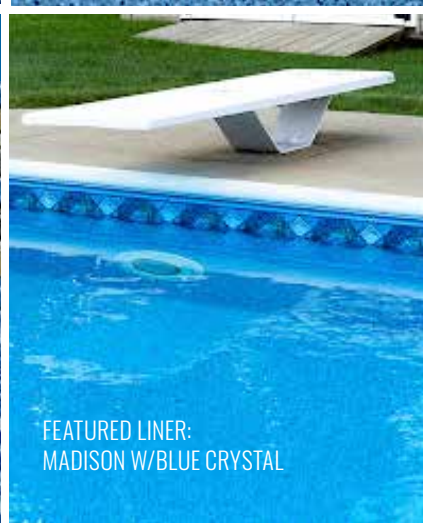

FEATURED LINER:
GALLIO W/GREY BONAIRE

4

FEATURED LINER:
SIESTA WAVE W/DIFFUSION

RIVERVIEW SLATE W/DIFFUSION II

F

KINGSFORD W/DIFFUSION II

F

FEATURED LINER:
MADISON W/BLUE CRYSTAL