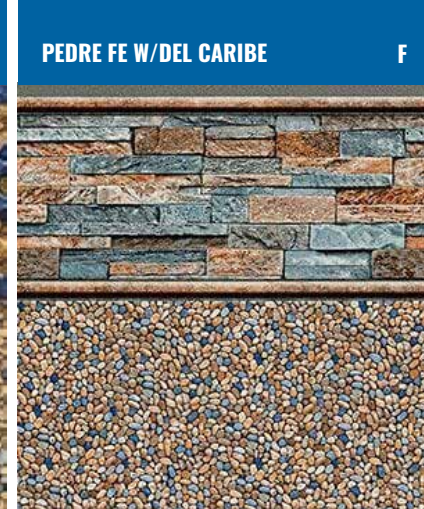

BISCAY W/BLUE BONAIRE

PEDRE FE W/DEL CARIBE

F