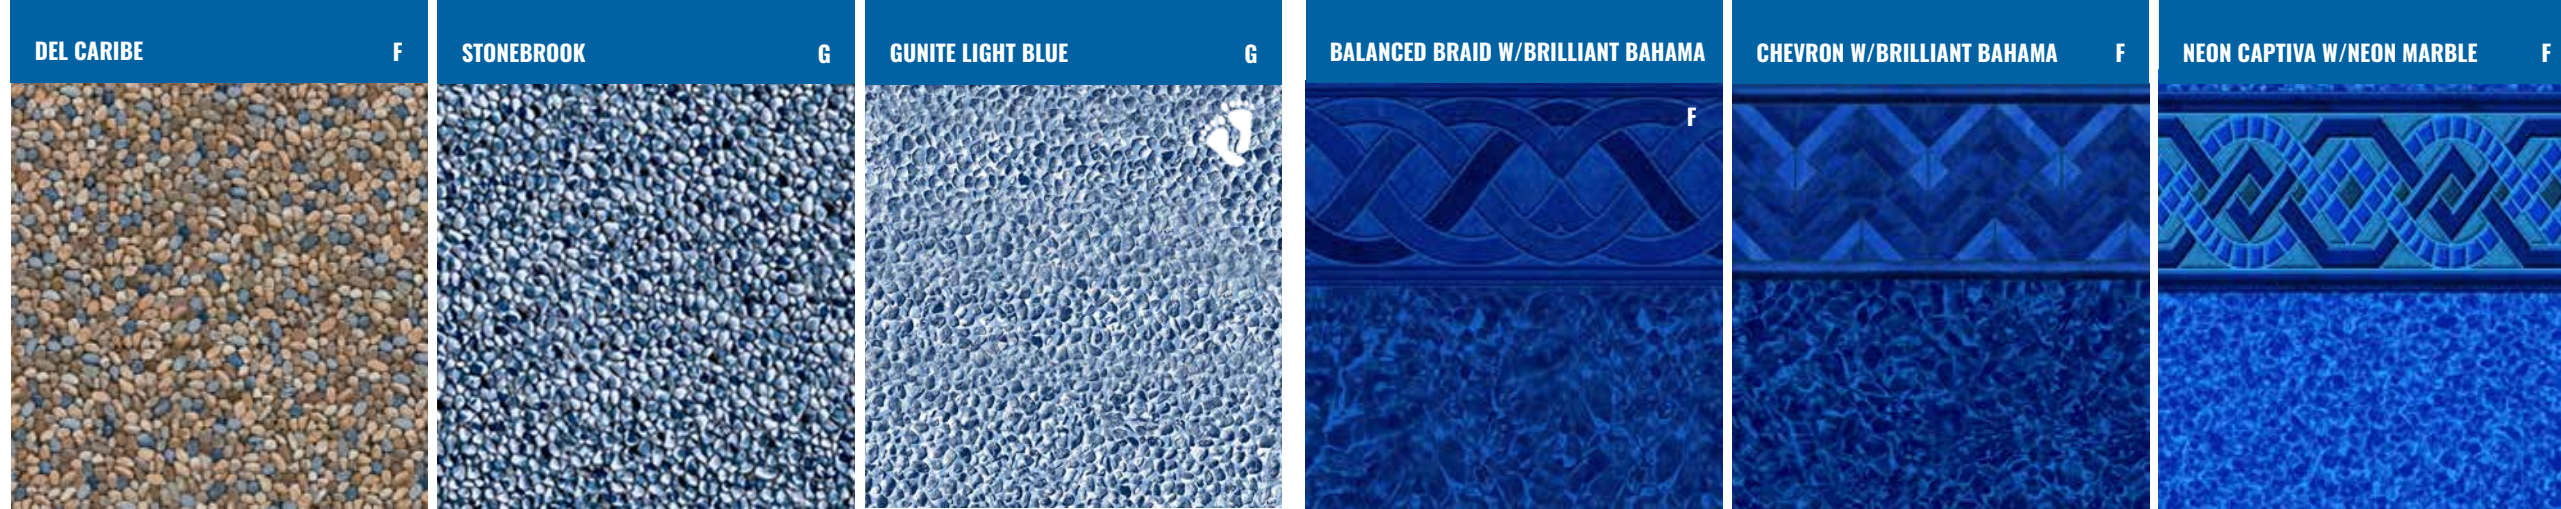

LINERS

Dream backyards
since 1965

PLATINUM Full Pattern Series

PLATINUM Border Series

PLATINUM Border Series

LOOK FOR OUR MAPLE LEAF SERIES
ICON FOR PROUDLY CANADIAN-MADE
MATERIALS

LOOK FOR OUR SURE STEP ICON FOR
PATTERNS AVAILABLE WITH GRIP COATING
FOR VINYL OVER STEEL STEPS

DIAMOND
Full Pattern Series

<p>FEATURED LINER: SEA FLOOR</p> 	<p>TERRAZZO CARIBBEAN G</p> 	<p>FEATURED LINER: SUNLIGHT HD</p> 	<p>ROYAL PRISM G</p> 	<p>COBALT FUSION G</p> 	<p>MYSTIC LIGHT BLUE G</p> 	<p>FEATURED LINER: MOSAIC DARK GREY</p> 	<p>MAYAN MOSAIC G</p> 	<p>FEATURED LINER: MOSAIC LIGHT BLUE</p> 	<p>INDIGO MOSAIC F</p> 
<p>SEA FLOOR F</p> 	<p>FEATURED LINER: SEAGLASS</p> 	<p>SEAGLASS G</p> 	<p>FEATURED LINER: CARIBBEAN GREY</p> 	<p>ROYAL AMBER G</p> 	<p>CRYSTAL QUARTZ G</p> 	<p>WHITE PACIFIC G</p> 	<p>BLUE TIDE FLOOR F</p> 	<p>BLUE TWILIGHT F</p> 	<p>POLYNESIAN G</p> 
<p>SANDSTONE TAN G</p> 	<p>STARDUST BLUE G</p> 	<p>BLUE GRANITE G</p> 	<p>CARIBBEAN GREY G</p> 	<p>GRAPHITE F</p> 	<p>GREY CRYSTAL G</p> 	<p>FEATURED LINER: CRYSTAL QUARTZ</p> 	<p>STARDUST GREY G</p> 	<p>GREY SEABROOK F</p> 	<p>TERRAZZO ICE G</p> 