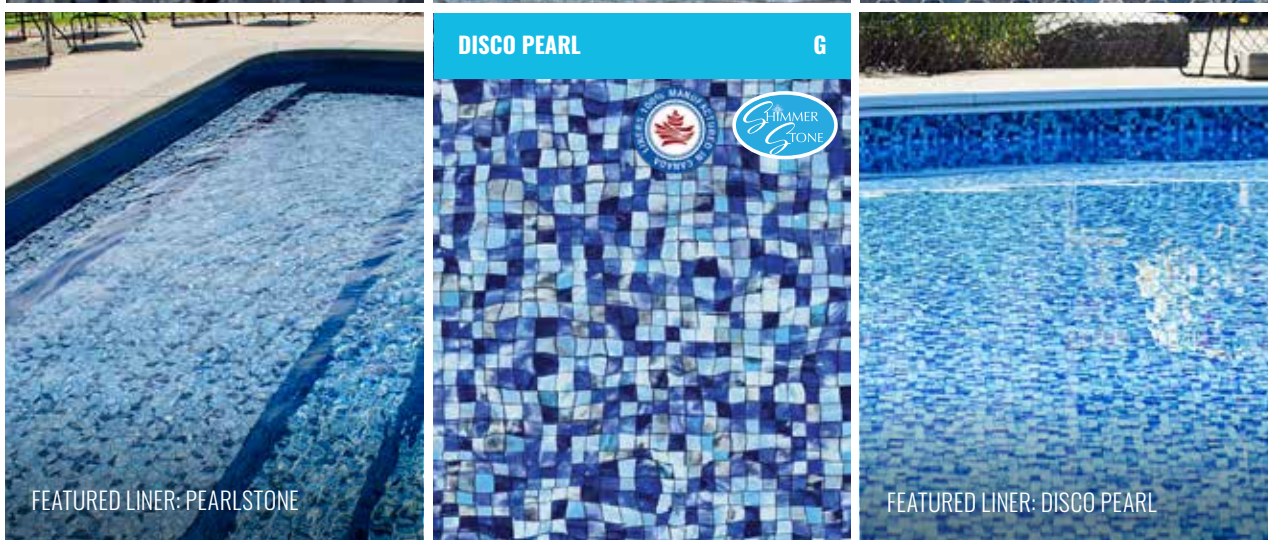

DIAMOND Border Series

DIAMOND Border Series

The Sapphire Collection allows you to customize the look of your swimming pool. Choose one of nine Sapphire Patterns for your vinyl steps or special features and coordinate it with one of the Natural Stone finishes for the floor and walls. Create a look that is entirely your own!