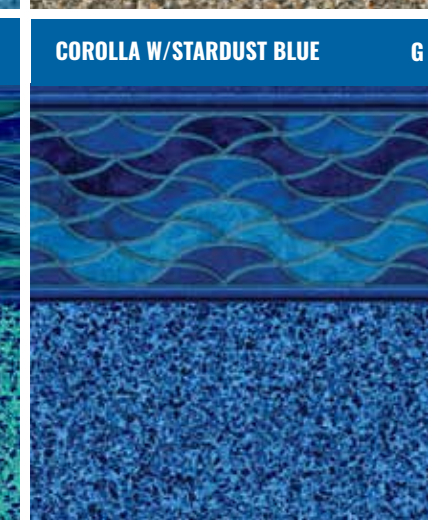

DIAMOND Border Series

DIAMOND Border Series