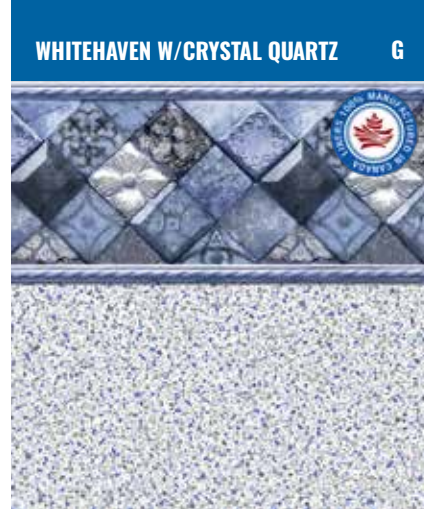

DIAMOND Border Series

DIAMOND Border Series