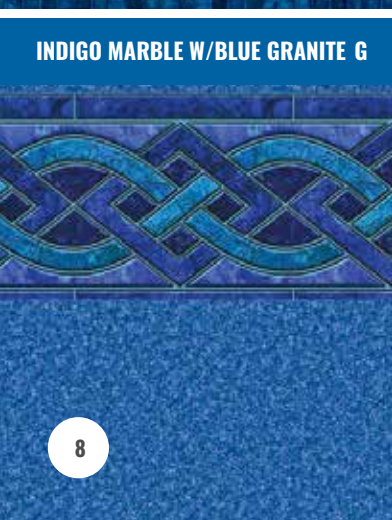

DIAMOND Border Series

DIAMOND Border Series