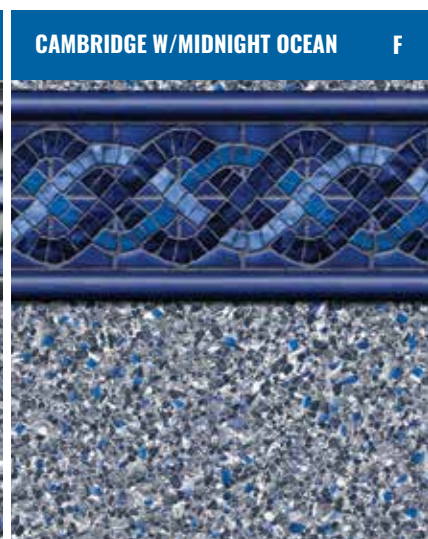

DIAMOND Border Series

DIAMOND Border Series