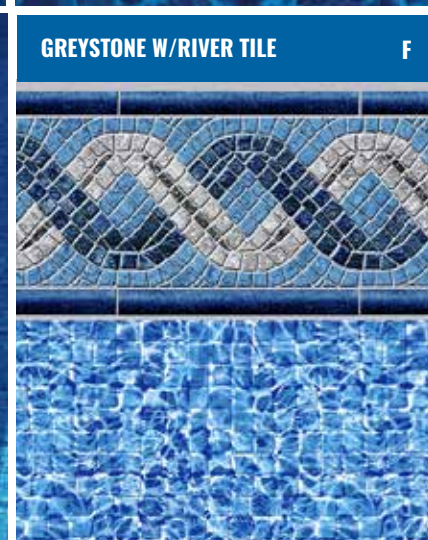

DIAMOND Border Series

DIAMOND Border Series

The Sapphire Collection allows you to customize the look of your swimming pool. Choose one of nine Sapphire Patterns for your vinyl steps or special features and coordinate it with one of the Natural Stone finishes for the floor and walls. Create a look that is entirely your own!