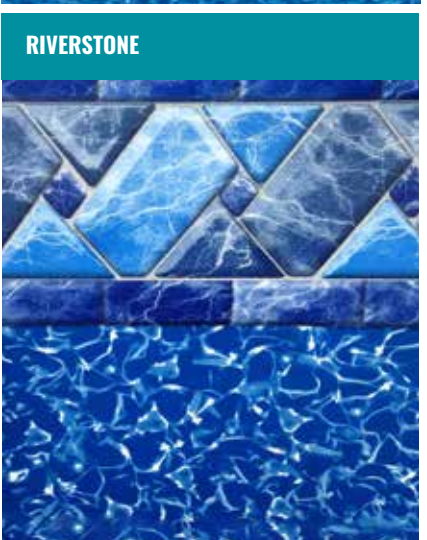

ABOVE GROUND Stock Series

ABOVE GROUND Custom Series

ABOVE GROUND LINER & COPING INSTALLATION OPTIONS